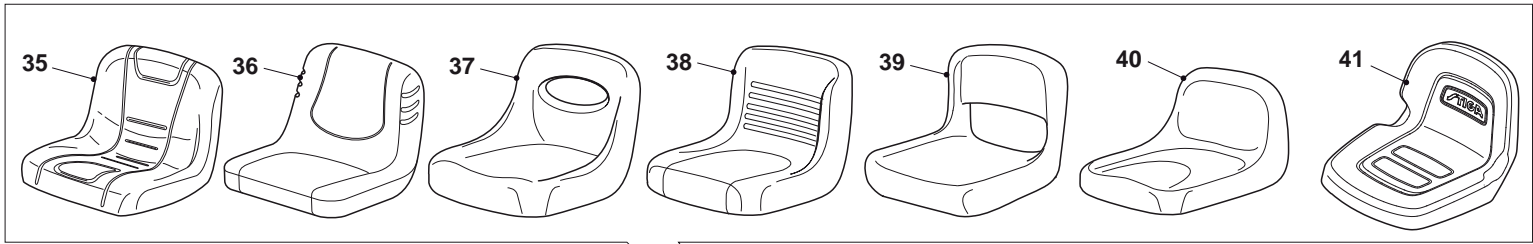

THIS INFORMATION IS NOT INTENDED FOR SALE OR RESALE, AND THIS NOTICE MUST REMAIN ON ALL COPIES.

GLOBAL GARDEN PRODUCTS

Frame							
POS	CODE	Q.TY	DESCRIPTION	DESCRIZIONE	DESCRIPTION	BESCHREIBUNG	NOTES
1	325961220/0	1	Steering Wheel	Volante	Support Volant	Lenkrad Halter	
2	327110486/0	1	Steering Column Cover, Grey	Piantone Sterzo, Grigio	Couvre Tube De Direction, Gris	Lenkungsaeule kappe Grau	
2	327110487/0	1	Steering Column Cover, Black	Copertura Piantone Sterzo, Nero	Couvre Tube De Direction, Noire	Lenkungsaeule Kappe, Schwarz	
2	327110519/0	1	Steering Column Cover, Grey St	Copertura Piantone Sterzo, Grigio St	Couvre Tube De Direction, Gris STIGA	Lenkungsaeule Kappe, Grau St	
3	327110510/0	1	Steering Column Cover, Red	Piantone Sterzo, Rosso	Couvercle Avant, Rouge	Lenkungsaeule kappe Rot	
3	327110492/0	1	Front Cover, Yellow	Protezione Anteriore, Giallo	Couvercle Avant, Jaune	Vorderdeckel, Gelb	
3	327110493/0	1	Front Cover, White	Protezione Anteriore, Bianco	Couvercle Avant, Blanc	Vorderdeckel, Weiß	
3	327110528/0	1	Front Cover, Green	Protezione Anteriore, Verde	Couvercle Avant, Vert	Vorderdeckel, Grün	
4	125943010/0	4	Screw	Vite	Vis	Schraube	
5	327110483/0	1	Rear Steering Column Cover, Grey	Copertura Piantone Sterzo, Grigio	Couvercle Arrier, Gris	Lenkungsaeule kappe Grau	
5	327110522/0	1	Rear Cover, Black	Protezione Posteriore, Nero	Couvercle Arrier, Noire	Hinterdeckel, Schwarz	
5	327110518/0	1	Rear Cover, Grey	Protezione Post. Grigio	Couvercle Arrier, Gris	Hinterdeckel, Grau	Stiga Models
6	112728300/0	4	Screw	Vite	Vis	Schraube	
7	327500501/0	1	Right Footboard	Pedana Destra	Marchepied Droit	Rechte Fussbrett	
8	327500500/0	1	Left Footboard	Pedana Sinistra	Marchepied Gauche	Linke Fussbrett	
9	112735402/0	14	Screw	Vite	Vis	Schraube	
10	327110478/1	1	Central Cover, Grey	Copertura Centrale, Grigio	Couvre Central, Gris	Kappe, Grau	
10	327110520/1	1	Central Cover, Black	Copertura Centrale, Nero	Couvre Central Noir	Kappe, Schwarz	
10	327110516/1	1	Central Cover, Grey	Copertura Centrale, Grigio	Couvre Central, Gris	Kappe, Grau	
11	112728300/0	2	Screw	Vite	Vis	Schraube	
12	327110511/0	1	Right Rear Cover, Red	Protezione Posteriore Destra Rosso	Couvre Roue Droit, Rouge	Hinterdeckel Rot Recht	
12	327110488/0	1	Right Wheels Cover, Yellow	Copriruota Destro, Giallo	Couvre Roue Droit, Jaune	Rechte Radkappe, Gelb	
12	327110489/0	1	Right Wheels Cover, White	Copriruota Destro, Bianco	Couvre Roue Droit, Blanc	Rechte Radkappe, Weiß	
12	327110533/0	1	Right Wheels Cover, Black	Copriruota Destro, Nero	Couvre Roue Droit, Noire	Rechte Radkappe, Schwarz	
12	327110529/0	1	Right Wheels Cover, Green	Copriruota Destro, Verde	Couvre Roue Droit, Vert	Rechte Radkappe, Grün	
13	327110512/0	1	Left Rear Cover, Red	Protezione Posteriore Sinistra Rosso	Couvre Roue Gauche, Rouge	Hinterdeckel Rot Linke	
13	327110490/0	1	Left Wheels Cover, Yellow	Copriruota Sinistro, Giallo	Couvre Roue Gauche, Jaune	Linke Radkappe, Gelb	
13	327110491/0	1	Left Wheels Cover, White	Copriruota Sinistro, Bianco	Couvre Roue Gauche, Blanc	Linke Radkappe, Weiß	
13	327110534/0	1	Left Wheels Cover, Black	Copriruota Sinistro, Nero	Couvre Roue Gauche, Noire	Linke Radkappe, Schwarz	
13	327110530/0	1	Left Wheels Cover, Green	Copriruota Sinistro, Verde	Couvre Roue Gauche, Vert	Linke Radkappe, Grün	
14	112727801/0	6	Screw	Vite	Vis	Schraube	
15	112728300/0	6	Screw	Vite	Vis	Schraube	
16	327110480/1	1	Frame Cover	Copertura Telaio	Couverture Chassis, Gris	Abdeckrahmen	
16	327110517/1	1	Frame Cover, Grey	Copertura Telaio, Grigio	Couverture Chassis, Gris	Abdeckrahmen, Grau	
16	327110521/1	1	Frame Cover, Black	Copertura Telaio, Nero	Couverture Chassis, Noire	Abdeckrahmen, Schwarz	
17	112437507/0	10	Rapid Fixing Plate	Piastrina	Plaquette	Plättchen	
19	125943010/0	6	Screw	Vite	Vis	Schraube	
21	327110481/1	1	Engine Cover Black	Copertura Motore Nero	Couvre Moteur Noir	Motorkappe Schwarz	
22	327110514/0	1	Rear Cover, Red	Protezione Posteriore Rosso	Couvre, Rouge	Hinterdeckel Rot	
22	327110494/0	1	Cover, Yellow	Copertura, Giallo	Couvre, Jaune	Kappe, Gelb	
22	327110495/0	1	Cover, White	Copertura, Bianco	Couvre, Blanc	Kappe, Weiß	
22	327110536/0	1	Cover, Black	Copertura, Nero	Couvre, Noire	Kappe, Schwarz	
22	327110532/0	1	Cover, Green	Copertura, Verde	Couvre, Vert	Kappe, Grün	
24	327394004/0	1	Handle, Black	Maniglia Nera	Griff Schwarz	Poignée Noir	
25	327110513/0	1	Red Grass-catcher Cover	Copertura Sacco Rosso	Couvre-Bac Mobile, Rouge	Sackkappe, Rot	
25	327110484/0	1	Grass-Catcher Cover, Yellow	Copertura Sacco, Giallo	Couvre-Bac Mobile, Jaune	Beweglicher Sackkappe, Gelb	
25	327110485/0	1	Grass-Catcher Cover, White	Copertura Sacco, Bianco	Couvre-Bac Mobile, Blanc	Beweglicher Sackkappe, Weiß	
25	327110535/0	1	Grass-Catcher Cover, Black	Copertura Sacco, Nero	Couvre-Bac Mobile, Noire	Beweglicher Sackkappe, Schwarz	
25	327110531/0	1	Grass-Catcher Cover, Green	Copertura Sacco, Verde	Couvre-Bac Mobile, Vert	Beweglicher Sackkappe, Grün	
26	184106074/0	1	Box, Fabric	Sacco Tela	Sac, Toile	Sack, Tuck	
27	112793101/0	4	Screw	Vite	Vis	Schraube	
28	112583500/0	4	Grower	Grower	Grower	Grower	
29	112523060/0	4	Washer	Rondella	Rondelle	Scheibe	
31	325580503/0	1	Steering Plate	Placca Volante	Plaque Volant	Lenkradplatte	Round
32	325580504/0	1	Steering Plate	Placca Volante	Plaque Volant	Lenkradplatte	Square